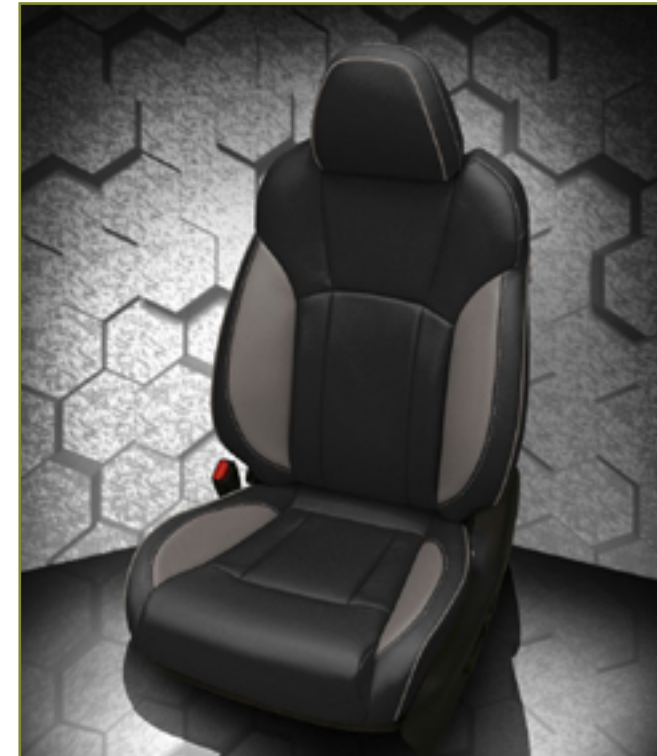

VIS CODE: K2310-100
Black wrap, Ash wings, Ash contrast all stitch, Ash piping