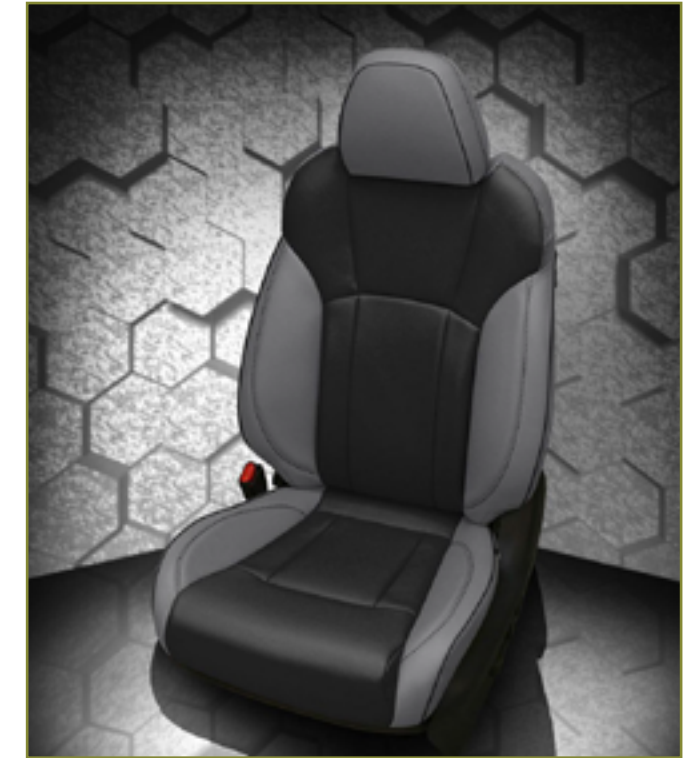

VIS CODE: K2309-265
Lunar Grey wrap, Black body, Black contrast all stitch, Black piping