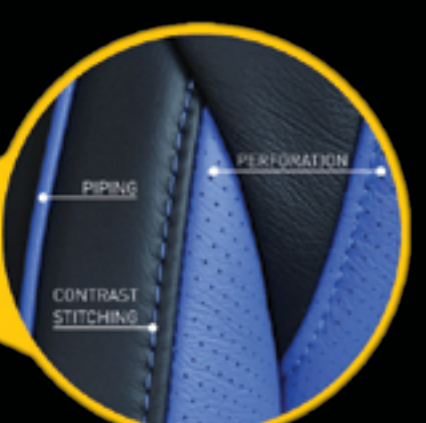

Barracuda
 SQUARE PERFORATED DUO-TONE LEATHER

>dc400

INTÉRIEURS EN CUIR

CUSTOM EMBROIDERY
\$400 (PER PAIR)

DOUBLE DIAMOND
STITCH

SINGLE DIAMOND
STITCH

BARRACUDA
PERFORATED DUO-TONE >dc400

6TH MIDDLE SUV SEAT 100
PERFORATION 100
2 TONE COLOR 100
PIPING 100
COLOR STITCH 100
DIAMOND STITCH 400