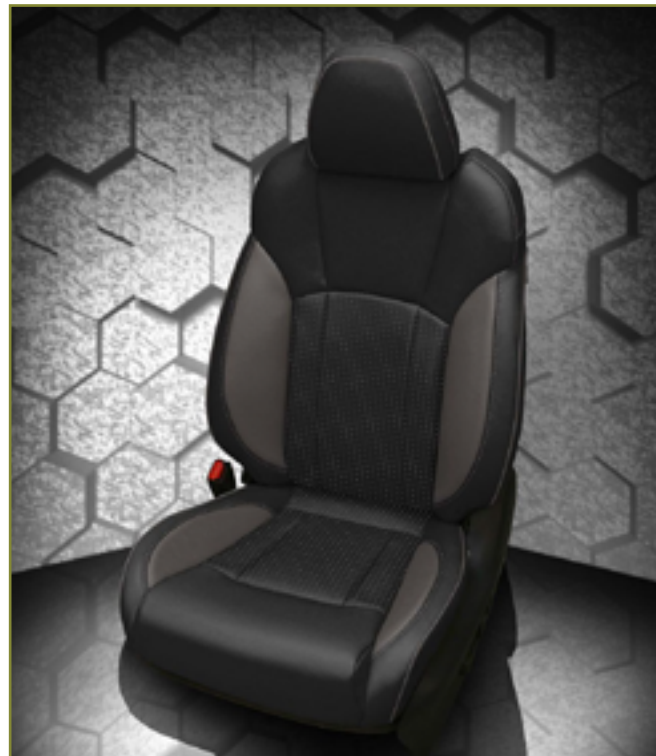

VIS CODE: K2313-100
Black wrap, Barracuda Flint insert, Lt. Grey wings, Lt. Grey contrast all stitch, Lt. Grey piping