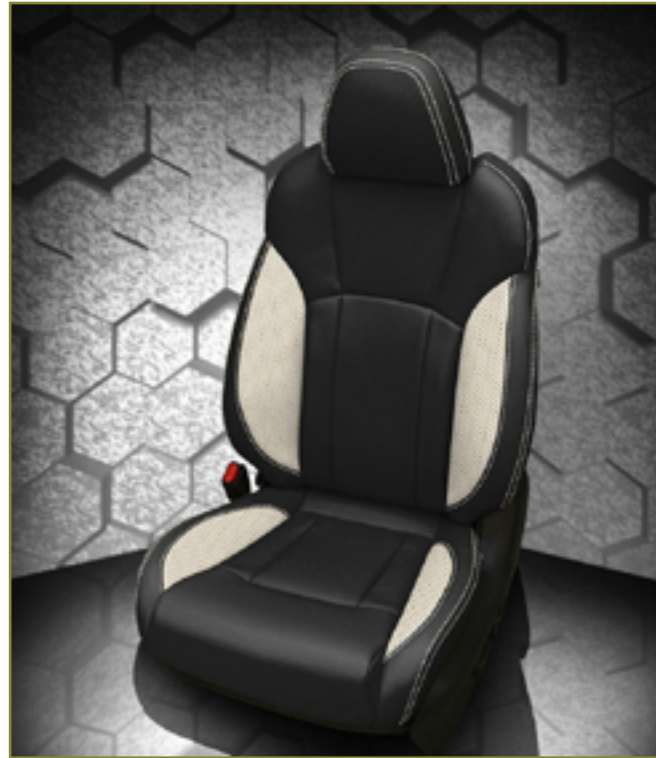

VIS CODE: K2312-100
Black wrap, Pearl perf wings, Pearl contrast all stitch