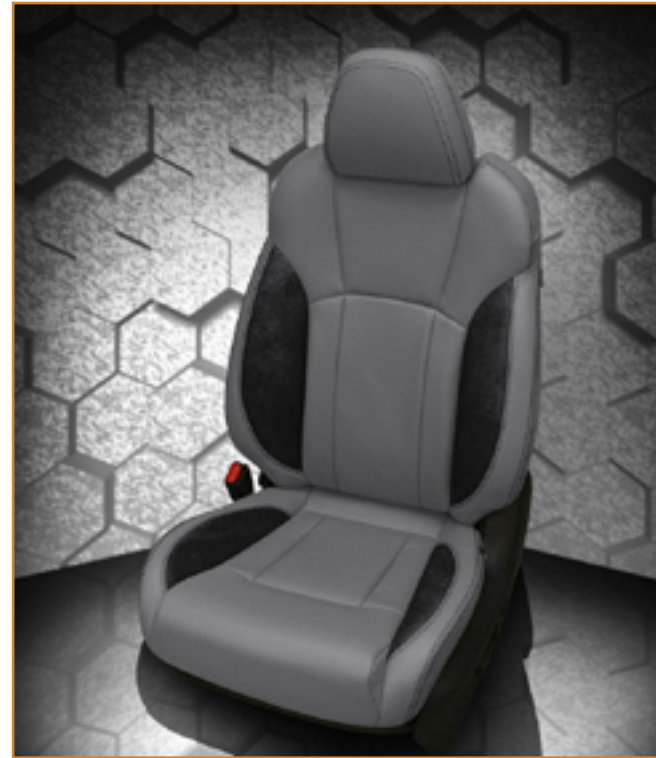

VIS CODE: K2444-265
Lunar Grey wrap, Raven Suede wings, Black contrast
all stitch