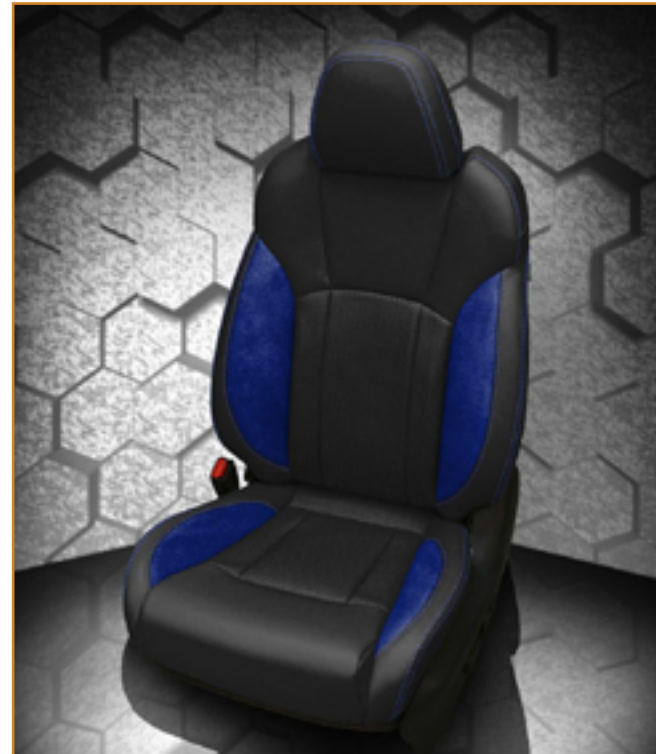

VIS CODE: K2445-100
Black wrap, perf insert, Sapphire Suede wings, Co-
balt contrast all stitch