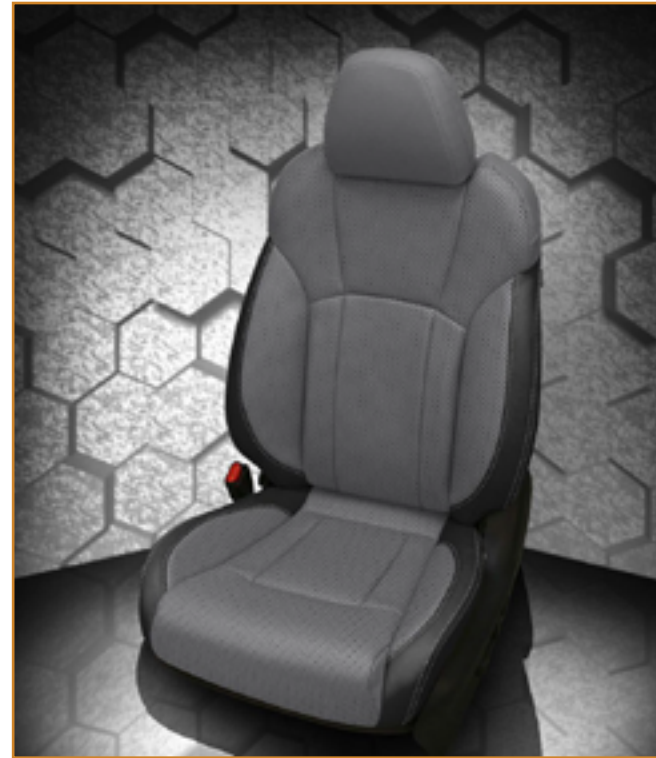

VIS CODE: K2446-100
Black wrap, Lunar Grey center, perf body, Lunar Grey perf wings, Lunar Grey contrast all stitch