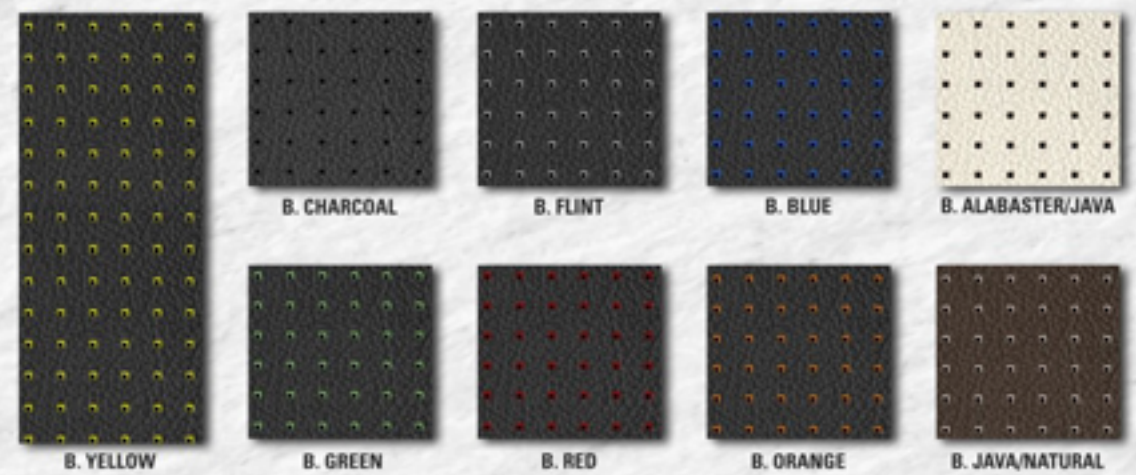

Barracuda
 SQUARE PERFORATED DUO-TONE LEATHER

>dc400

INTÉRIEURS EN CUIR

CUSTOM EMBROIDERY
\$400 (PER PAIR)

DOUBLE DIAMOND
STITCH

SINGLE DIAMOND
STITCH

BARRACUDA
PERFORATED DUO-TONE >dc400

6TH MIDDLE SUV SEAT 100
PERFORATION 100
2 TONE COLOR 100
PIPING 100
COLOR STITCH 100
DIAMOND STITCH 400