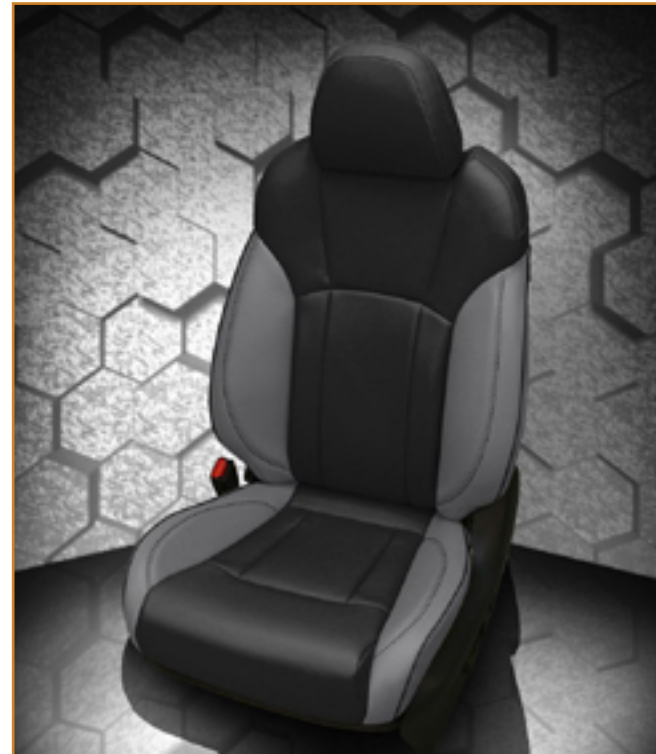

VIS CODE: K2440-265
Lunar Grey wrap, Black center, Black contrast all stitch, Black piping