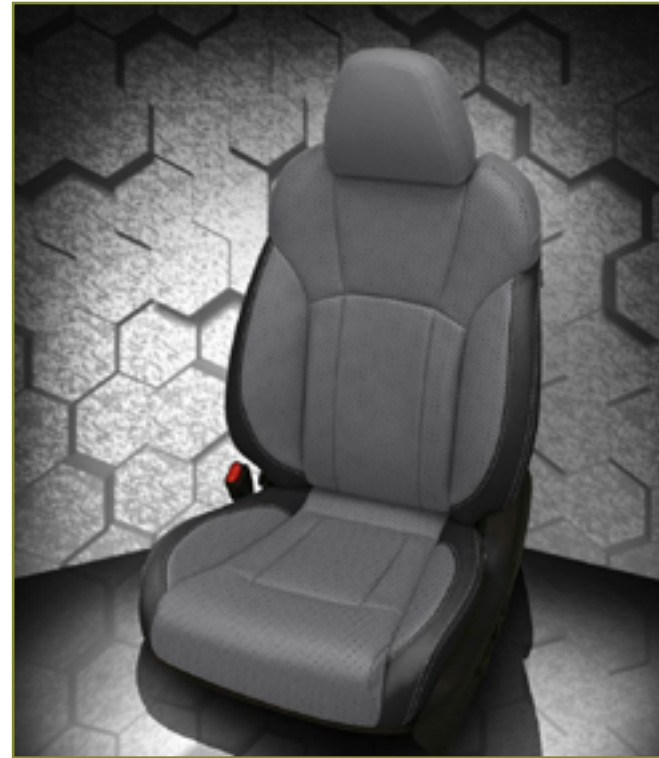

VIS CODE: F1359-100
Black wrap, Lunar Grey center, perf body, Lunar Grey perf wings, Lunar Grey contrast all stitch