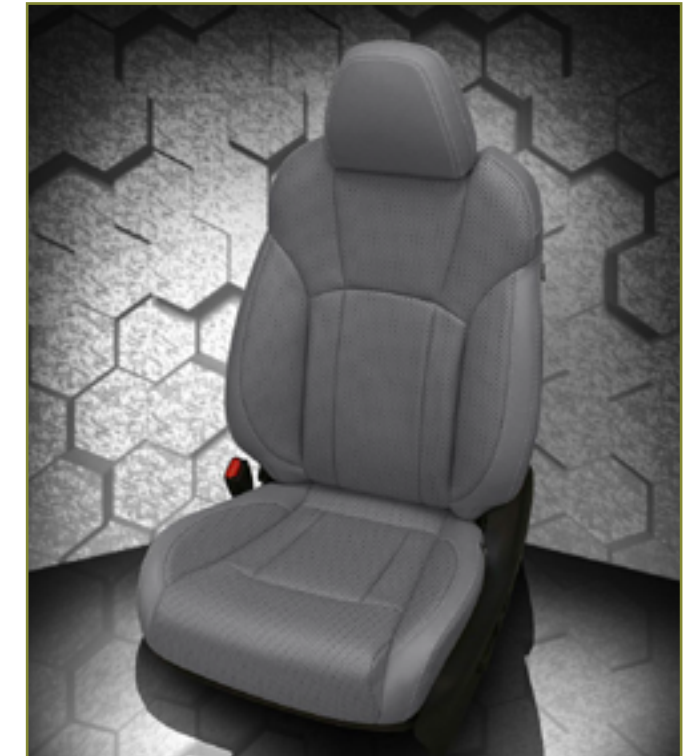

VIS CODE: K2310-265
Lunar Grey wrap, perf body, perf wings, Silver contrast all stitch